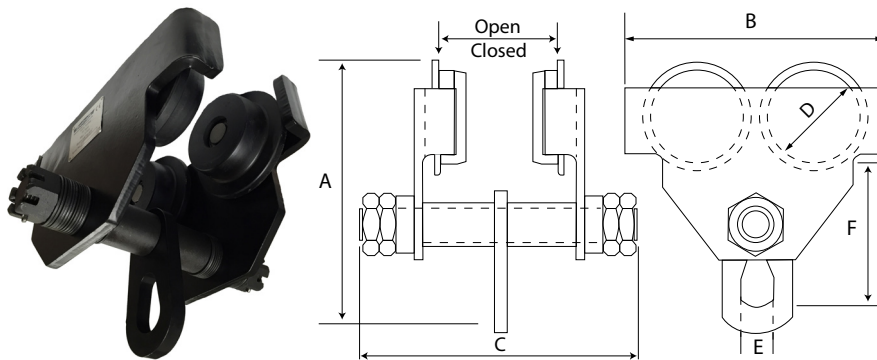

ProCraft TP BeamTrolley

A heavy duty traditional beam type girder trolley. Designed to move loads along universal beams smoothly and efficiently.

The design and specification of the ProCraft TP Beam Trolley includes:

- Range 1/2 Ton to 3 Ton
- Light weight design, and durable construction
- Single hanger design
- Anti drop plates
- Wheels lubricated and equipped with bearings for extended life
- Not to be used for lifting people, personal safety or restraint
- Each trolley is proof load tested to 1.5 times the working load limit
- Meets or exceeds ASME B30.11

Wesco Part Number	Capacity Tonnes	I Beam Width Inches	Minimum Curve Radius Inches	Dimensions Inches						Weight Pounds
				A	B	C	D	E	F	
91TRL-TP050	1/2	2.6 to 5.0	31.4	7.5	7.7	8.2	2.4	0.9	4.3	12.1
91TRL-TP100	1	3.1 to 5.7	35.4	8.3	9.3	9.5	2.9	1.2	4.5	21.0
91TRL-TP200	2	3.1 to 6.6	39.4	9.3	10.7	11.0	3.5	1.4	5.1	29.8
91TRL-TP300	3	3.5 to 6.6	47.2	11.6	12.6	11.8	4.4	1.8	6.4	55.1

ProCraft PTB Beam Trolley

A heavy duty beam type girder trolley with adjusting rod. Designed for quick installation and to move loads along universal beams smoothly and efficiently.

The design and specification of the ProCraft PTB Beam Trolley includes: