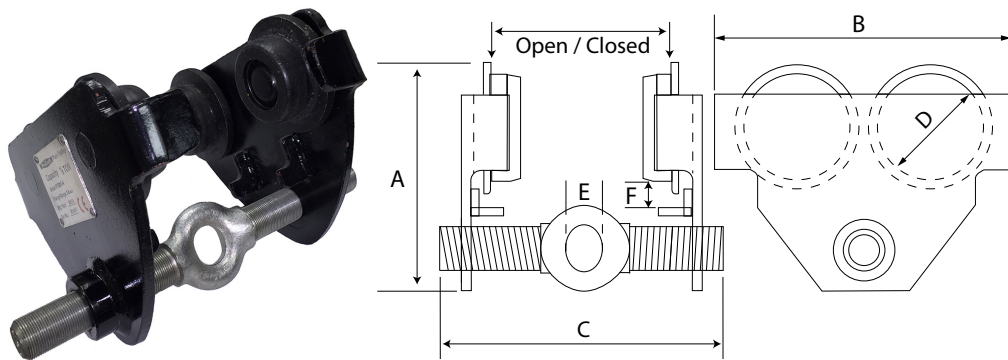

ProCraft PTB Beam Trolley

A heavy duty beam type girder trolley with adjusting rod. Designed for quick installation and to move loads along universal beams smoothly and efficiently.

The design and specification of the ProCraft PTB Beam Trolley includes:

- Range 1/2 Ton to 5 Ton
- Quick installation with wide beam adjustment
- Hoist fits directly to trolley for a lower headroom.
- Anti drop plates
- Wheels lubricated and equipped with bearings for extended life
- Not to be used for lifting people or personal safety or restraint.
- Each trolley is proof load tested to 1.25 times the working load limit
- Meets or exceeds ASME B30.11

Wesco Part Number	Capacity Tonnes	I Beam Width Inches	Minimum Curve Radius Inches	Dimensions Inches						Weight Pounds
				A	B	C	D	E	F	
91TRL-PTB050	1/2	2.0 to 8.7	35.4	6.8	8.8	11.5	2.3	1.0	1.2	18.1
91TRL-PTB100	1	2.2 to 8.7	39.4	7.4	9.9	11.8	2.3	1.2	1.2	23.1
91TRL-PTB200	2	2.6 to 8.7	47.2	8.9	11.8	12.2	3.2	1.6	1.2	39.1
91TRL-TP200X	2	6.3 to 12.0	47.2	8.9	11.8	15.5	3.2	1.6	1.2	42.1
91TRL-PTB300	3	3.0 to 8.7	51.2	11.4	14.2	12.8	4.4	1.9	1.2	70.1
91TRL-PTB500	5	3.5 to 8.7	55.1	12.3	15.4	12.6	4.9	2.4	1.2	105.8